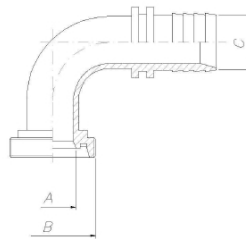

STAINLESS STEEL FITTINGS DIN 11851

DIN 11851						
DN	A (mm)	B (DIN 405) Thread	C (mm)	C (inch)	PART NR.	PART NR.
					MALE	FEMALE
10	10	28x1/8"	10	3/8	CSK02111010	CSK02101010
15	16	34x1/8"	15	5/8	CSK02111516	CSK02101516
20	20	44x1/6"	20	3/4	CSK02112020	CSK02102020
25	26	52x1/6"	25	1	CSK02112525	CSK02102525
32	32	58x1/6"	32	1 1/4	CSK02113232	CSK02103232
40	38	65x1/6"	38	1 1/2	CSK02113840	CSK02103840
50	50	78x1/6"	50	2	CSK02115050	CSK02105050
65	66	95x1/6"	63	2 1/2	CSK02116365	CSK02106365
80	81	110x1/4"	75	3	CSK02117580	CSK02107580
100	100	130x1/4"	102	4	CSK0211102100	CSK0210102100
125	125	160x1/4"	127	5	CSK0211127125	CSK0210127125
150	150	190x1/4"	152	6	CSK0211150152	CSK0210150152

DIN MALE

DIN MALE 90°

DIN MALE

DIN FEMALE

DIN FEMALE 90°

DIN FEMALE 45°
