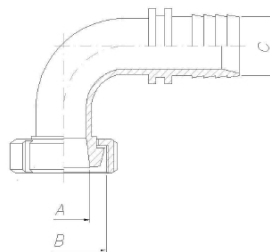

STAINLESS STEEL FITTINGS DIN 11851

DIN 11851						
DN	A (mm)	B (DIN 405) Thread	C (mm)	C (inch)	PART NR.	PART NR.
					MALE	FEMALE
10	10	28x1/8"	10	3/8	CSK02111010	CSK02101010
15	16	34x1/8"	15	5/8	CSK02111516	CSK02101516
20	20	44x1/6"	20	3/4	CSK02112020	CSK02102020
25	26	52x1/6"	25	1	CSK02112525	CSK02102525
32	32	58x1/6"	32	1 1/4	CSK02113232	CSK02103232
40	38	65x1/6"	38	1 1/2	CSK02113840	CSK02103840
50	50	78x1/6"	50	2	CSK02115050	CSK02105050
65	66	95x1/6"	63	2 1/2	CSK02116365	CSK02106365
80	81	110x1/4"	75	3	CSK02117580	CSK02107580
100	100	130x1/4"	102	4	CSK0211102100	CSK0210102100
125	125	160x1/4"	127	5	CSK0211127125	CSK0210127125
150	150	190x1/4"	152	6	CSK0211150152	CSK0210150152

DIN MALE

DIN MALE 90°

DIN MALE

DIN FEMALE

DIN FEMALE 90°

DIN FEMALE 45°
