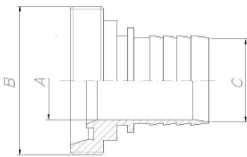

STAINLESS STEEL FITTINGS DIN 11851

DIN 11851						
DN	A (mm)	B (DIN 405) Thread	C (mm)	C (inch)	PART NR.	PART NR.
					MALE	FEMALE
10	10	28x1/8"	10	3/8	CSK02111010	CSK02101010
15	16	34x1/8"	15	5/8	CSK02111516	CSK02101516
20	20	44x1/6"	20	3/4	CSK02112020	CSK02102020
25	26	52x1/6"	25	1	CSK02112525	CSK02102525
32	32	58x1/6"	32	1 1/4	CSK02113232	CSK02103232
40	38	65x1/6"	38	1 1/2	CSK02113840	CSK02103840
50	50	78x1/6"	50	2	CSK02115050	CSK02105050
65	66	95x1/6"	63	2 1/2	CSK02116365	CSK02106365
80	81	110x1/4"	75	3	CSK02117580	CSK02107580
100	100	130x1/4"	102	4	CSK0211102100	CSK0210102100
125	125	160x1/4"	127	5	CSK0211127125	CSK0210127125
150	150	190x1/4"	152	6	CSK0211150152	CSK0210150152

DIN MALE

DIN MALE 90°

DIN MALE

DIN FEMALE

DIN FEMALE 90°

DIN FEMALE 45°
