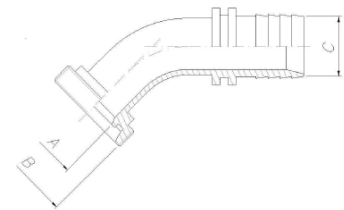

STAINLESS STEEL FITTINGS DIN 11851

DIN 11851						
DN	A (mm)	B (DIN 405) Thread	C (mm)	C (inch)	PART NR.	PART NR.
					MALE	FEMALE
10	10	28x1/8"	10	3/8	CSK02111010	CSK02101010
15	16	34x1/8"	15	5/8	CSK02111516	CSK02101516
20	20	44x1/6"	20	3/4	CSK02112020	CSK02102020
25	26	52x1/6"	25	1	CSK02112525	CSK02102525
32	32	58x1/6"	32	1 1/4	CSK02113232	CSK02103232
40	38	65x1/6"	38	1 1/2	CSK02113840	CSK02103840
50	50	78x1/6"	50	2	CSK02115050	CSK02105050
65	66	95x1/6"	63	2 1/2	CSK02116365	CSK02106365
80	81	110x1/4"	75	3	CSK02117580	CSK02107580
100	100	130x1/4"	102	4	CSK0211102100	CSK0210102100
125	125	160x1/4"	127	5	CSK0211127125	CSK0210127125
150	150	190x1/4"	152	6	CSK0211150152	CSK0210150152

DIN MALE

DIN MALE 90°

DIN MALE

DIN FEMALE

DIN FEMALE 90°

DIN FEMALE 45°
