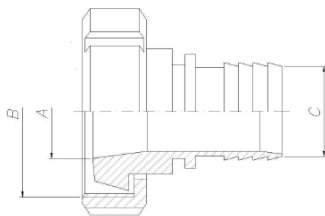

STAINLESS STEEL FITTINGS DIN 11851

DIN 11851						
DN	A (mm)	B (DIN 405) Thread	C (mm)	C (inch)	PART NR.	PART NR.
					MALE	FEMALE
10	10	28x1/8"	10	3/8	CSK02111010	CSK02101010
15	16	34x1/8"	15	5/8	CSK02111516	CSK02101516
20	20	44x1/6"	20	3/4	CSK02112020	CSK02102020
25	26	52x1/6"	25	1	CSK02112525	CSK02102525
32	32	58x1/6"	32	1 1/4	CSK02113232	CSK02103232
40	38	65x1/6"	38	1 1/2	CSK02113840	CSK02103840
50	50	78x1/6"	50	2	CSK02115050	CSK02105050
65	66	95x1/6"	63	2 1/2	CSK02116365	CSK02106365
80	81	110x1/4"	75	3	CSK02117580	CSK02107580
100	100	130x1/4"	102	4	CSK0211102100	CSK0210102100
125	125	160x1/4"	127	5	CSK0211127125	CSK0210127125
150	150	190x1/4"	152	6	CSK0211150152	CSK0210150152

DIN MALE

DIN MALE 90°

DIN MALE

DIN FEMALE

DIN FEMALE 90°

DIN FEMALE 45°
