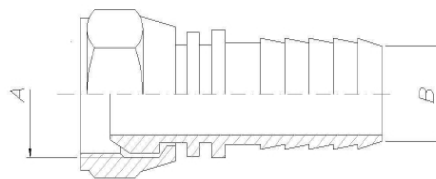

**STAINLESS STEEL FITTINGS GAS**

GAS MALE	
GAS FEMALE	
A	B
Size	(mm)
1/4"	6
3/8"	8
3/8"	10
1/2"	10
1/2"	13
5/8"	16
3/4"	19
1"	25
1 1/2"	38

**GAS FEMALE**

**GAS MALE**