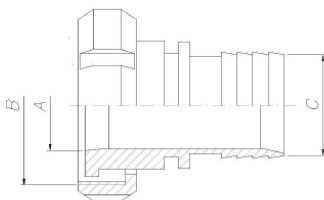

STAINLESS STEEL FITTINGS SMS

SMS						
	A	B	C	C	PART NR.	PART NR.
DN	(mm)	Size	(mm)	(inches)	MALE	FEMALE
25	22.5	39.7x1/6"	25	1	CSK02142525	CSK02132525
38	35.5	59.8x1/6"	38	1 1/2	CSK02143838	CSK02133838
51	48.5	69.8x1/6"	50	2	CSK02145051	CSK02135051
63	60.5	84.8x1/6"	63	2 1/2	CSK02146363	CSK02136363
76	72.8	97.5x1/6"	75	3	CSK02147576	CSK02137576
104	100	124.4x1/6"	102	4	CSK0214102104	CSK0213102104

SMS MALE

SMS MALE 90°

SMS MALE 45°

SMS FEMALE

SMS FEMALE 90°

SMS FEMALE 45°
