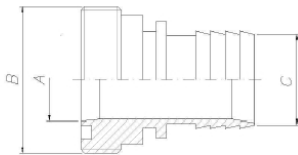

STAINLESS STEEL FITTINGS SMS

SMS						
	A	B	C	C	PART NR.	PART NR.
DN	(mm)	Size	(mm)	(inches)	MALE	FEMALE
25	22.5	39.7x1/6"	25	1	CSK02142525	CSK02132525
38	35.5	59.8x1/6"	38	1 1/2	CSK02143838	CSK02133838
51	48.5	69.8x1/6"	50	2	CSK02145051	CSK02135051
63	60.5	84.8x1/6"	63	2 1/2	CSK02146363	CSK02136363
76	72.8	97.5x1/6"	75	3	CSK02147576	CSK02137576
104	100	124.4x1/6"	102	4	CSK0214102104	CSK0213102104

SMS MALE

SMS MALE 90°

SMS MALE 45°

SMS FEMALE

SMS FEMALE 90°

SMS FEMALE 45°
