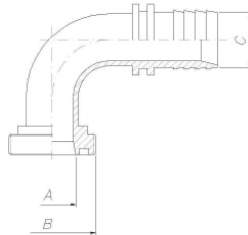

STAINLESS STEEL FITTINGS SMS

SMS						
	A	B	C	C	PART NR.	PART NR.
DN	(mm)	Size	(mm)	(inches)	MALE	FEMALE
25	22.5	39.7x1/6"	25	1	CSK02142525	CSK02132525
38	35.5	59.8x1/6"	38	1 1/2	CSK02143838	CSK02133838
51	48.5	69.8x1/6"	50	2	CSK02145051	CSK02135051
63	60.5	84.8x1/6"	63	2 1/2	CSK02146363	CSK02136363
76	72.8	97.5x1/6"	75	3	CSK02147576	CSK02137576
104	100	124.4x1/6"	102	4	CSK0214102104	CSK0213102104

SMS MALE

SMS MALE 90°

SMS MALE 45°

SMS FEMALE

SMS FEMALE 90°

SMS FEMALE 45°
