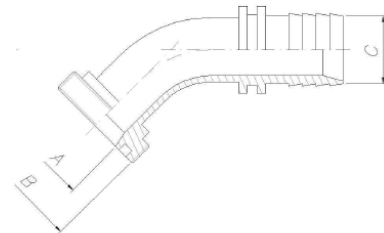

STAINLESS STEEL FITTINGS SMS

SMS						
	A	B	C	C	PART NR.	PART NR.
DN	(mm)	Size	(mm)	(inches)	MALE	FEMALE
25	22.5	39.7x1/6"	25	1	CSK02142525	CSK02132525
38	35.5	59.8x1/6"	38	1 1/2	CSK02143838	CSK02133838
51	48.5	69.8x1/6"	50	2	CSK02145051	CSK02135051
63	60.5	84.8x1/6"	63	2 1/2	CSK02146363	CSK02136363
76	72.8	97.5x1/6"	75	3	CSK02147576	CSK02137576
104	100	124.4x1/6"	102	4	CSK0214102104	CSK0213102104

SMS MALE

SMS MALE 90°

SMS MALE 45°

SMS FEMALE

SMS FEMALE 90°

SMS FEMALE 45°
