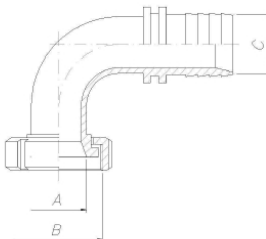

STAINLESS STEEL FITTINGS SMS

SMS						
	A	B	C	C	PART NR.	PART NR.
DN	(mm)	Size	(mm)	(inches)	MALE	FEMALE
25	22.5	39.7x1/6"	25	1	CSK02142525	CSK02132525
38	35.5	59.8x1/6"	38	1 1/2	CSK02143838	CSK02133838
51	48.5	69.8x1/6"	50	2	CSK02145051	CSK02135051
63	60.5	84.8x1/6"	63	2 1/2	CSK02146363	CSK02136363
76	72.8	97.5x1/6"	75	3	CSK02147576	CSK02137576
104	100	124.4x1/6"	102	4	CSK0214102104	CSK0213102104

SMS MALE

SMS MALE 90°

SMS MALE 45°

SMS FEMALE

SMS FEMALE 90°

SMS FEMALE 45°
